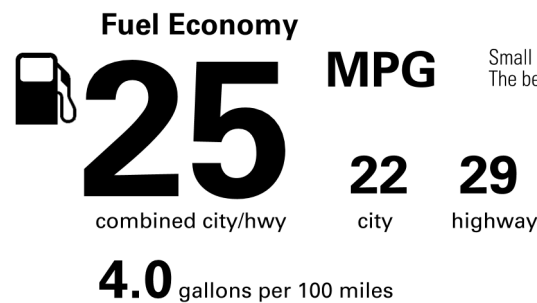

INSTALLED OPTIONS
BASE MANUFACTURER'S SUGGESTED RETAIL PRICE

\$52,700.00

- ** Convenience Package: Panoramic View Monitor; Traffic Jam Assist (Requires Drive Connect Subscription; 3-Year Trial Included. 4G Network Dependent.) 1,420.00
- ** Digital Key (Requires Remote Connect Subscription; 3YR Trial Incl.) 4G Network Dependent. 375.00
- ** Lexus Interface with 14-in Touchscreen Display; Drive Connect with Cloud Navigation, Intelligent Assistant, and Destination Assist - 3-Year Trial. 4G Network Dependent. 1,105.00
- ** Power Rear Door with Kick Sensor 150.00
- ** Premium Paint 500.00
- ** All Weather Cargo Mat 150.00
- ** All Weather Floor Liners 210.00
- ** Wheel Locks 99.00
- ** Key Glove 25.00
- ** Cargo Net 80.00

Not Original - Copy

Created on 2026-04-23 10:22:41 (UTC)

EPA DOT Fuel Economy and Environment

Gasoline Vehicle

You spend \$4,000
 more in fuel costs over 5 years compared to the average new vehicle.

Annual fuel cost \$2,500