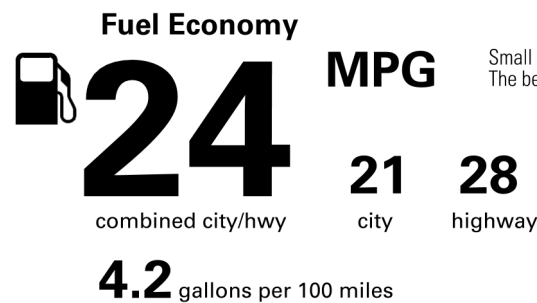

Not Original - Copy

Created on 2026-06-04 18:22:59 (UTC)

EPA DOT Fuel Economy and Environment

Gasoline Vehicle

Small SUVs range from 14 to 125 MPG. The best vehicle rates 146 MPGe.

You spend \$4,500
 more in fuel costs over 5 years compared to the average new vehicle.