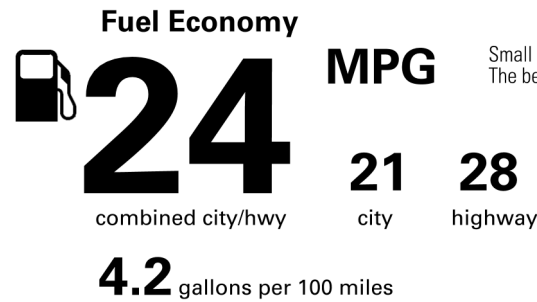

See Lexus.com/RX for details

INSTALLED OPTIONS

BASE MANUFACTURER'S SUGGESTED RETAIL PRICE

\$57,790.00

- ** Convenience Package: Panoramic View Monitor, Advanced Park; Traffic Jam Assist (Requires Drive Connect Subscription; 3-Year Trial Included. 4G Network Dependent.) 1,670.00
- ** Panorama Glass Roof 500.00
- ** Power Rear Door with Kick Sensor 150.00
- ** Technology Package: Head-Up Display, Digital Rearview Mirror; Digital Key (Requires Remote Connect Subscription; 3-Year Trial Included. 4G Network Dependent.) 1,475.00
- ** All Weather Floor Liner, All Weather Cargo Mat 360.00
- ** Wheel Locks 99.00
- ** Mudguards 170.00
- ** Rear Bumper Applique 90.00

Not Original - Copy

Created on 2026-04-14 18:22:23 (UTC)

EPA DOT Fuel Economy and Environment

Gasoline Vehicle

Small SUVs range from 14 to 125 MPG. The best vehicle rates 146 MPGe.

You spend \$4,500 more in fuel costs over 5 years compared to the average new vehicle.