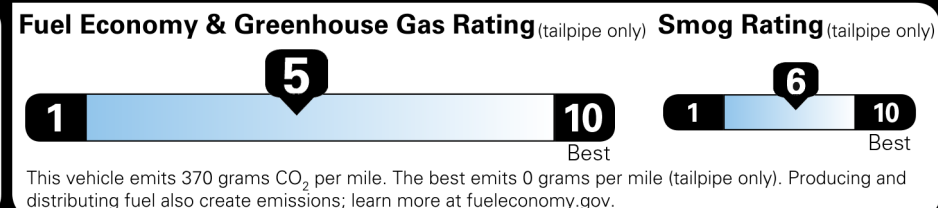

Not Original - Copy

Created on 2026-05-21 18:22:47 (UTC)

EPA DOT Fuel Economy and Environment

Gasoline Vehicle

You spend \$4,500 more in fuel costs over 5 years compared to the average new vehicle.

Annual fuel cost \$2,600