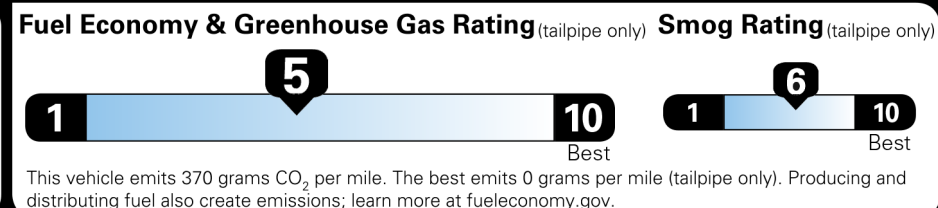

Actual results will vary for many reasons, including driving conditions and how you drive and maintain your vehicle. The average new vehicle gets 29 MPG and costs $8,500 to fuel over 5 years. Cost estimates are based on 15,000 miles per year at $4.15 per gallon. MPGe is miles per gasoline gallon equivalent. Vehicle emissions are a significant cause of climate change and smog.

fueleconomy.gov

Calculate personalized estimates and compare vehicles

MANUFACTURER'S SUGGESTED RETAIL PRICE† $62,534.00
DELIVERY, PROCESSING AND HANDLING FEE 1,550.00
TOTAL $64,084.00

GOVERNMENT 5-STAR SAFETY RATINGS

Overall Vehicle Score ★★★★★

Based on the combined ratings of frontal, side and rollover. Should ONLY be compared to other vehicles of similar size and weight.

Frontal Crash ★★★★★
Driver Passenger ★★★★★

Based on the risk of injury in a frontal impact. Should ONLY be compared to other vehicles of similar size and weight.

Side Crash ★★★★★
Front seat ★★★★★
Rear seat ★★★★★

Based on the risk of injury in a side impact.

Rollover ★★★★★

Based on the risk of rollover in a single-vehicle crash.

Star ratings range from 1 to 5 stars (★★★★★) with 5 being the highest.

Source: National Highway Traffic Safety Administration (NHTSA)

www.safercar.gov or 1-888-327-4236

†Manufacturer's suggested retail price excludes delivery processing and handling fees, license and title fees, applicable federal, state and local taxes, and dealer and distributor options and accessories.

LEXUS IS PLEASED TO OFFER THE FOLLOWING OWNER SUPPORT PACKAGE WITH EACH NEW LEXUS

- 24-hour, 365-days/yr., roadside assistance plan
- 1st and 2nd scheduled maintenance services
- Limited reimbursement for certain emergency breakdowns

An extended service contract may be available for this vehicle. Ask dealer for details.

LML1E1N2S0F0W1

718 L009