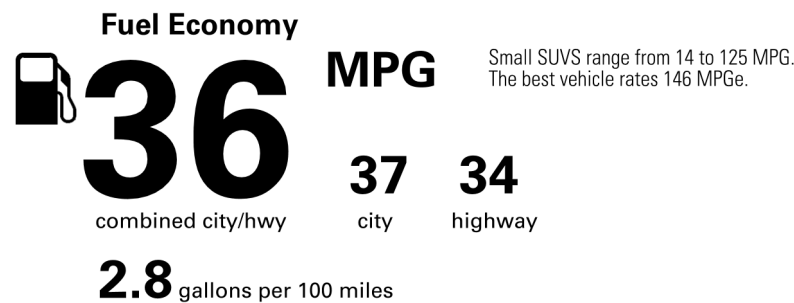

**Not Original - Copy**

Created on 2026-04-10 10:24:50 (UTC)

**EPA DOT Fuel Economy and Environment**

**Gasoline Vehicle**

**You spend \$250**  
 more in fuel costs over 5 years compared to the average new vehicle.