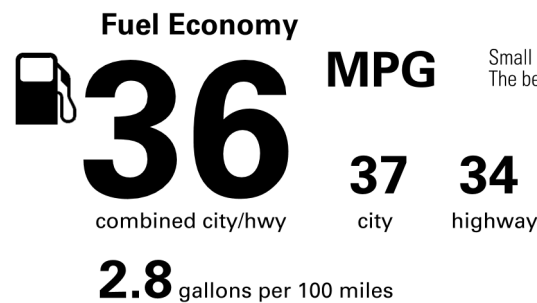

\$55,000.00

Not Original - Copy

Created on 2026-04-30 14:23:08 (UTC)

EPA DOT Fuel Economy and Environment

Gasoline Vehicle

Small SUVs range from 14 to 125 MPG. The best vehicle rates 146 MPGe.

You spend \$250
 more in fuel costs over 5 years compared to the average new vehicle.