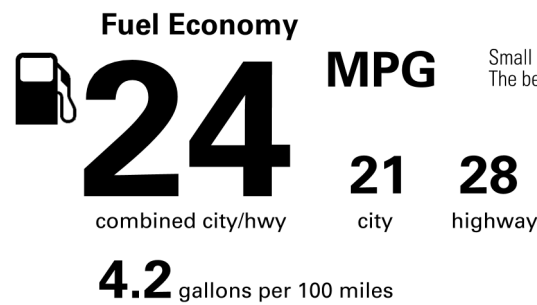

Not Original - Copy

Created on 2026-04-14 15:28:37 (UTC)

EPA DOT Fuel Economy and Environment

Gasoline Vehicle

Small SUVs range from 14 to 125 MPG. The best vehicle rates 146 MPGe.

You spend \$4,500
 more in fuel costs over 5 years compared to the average new vehicle.