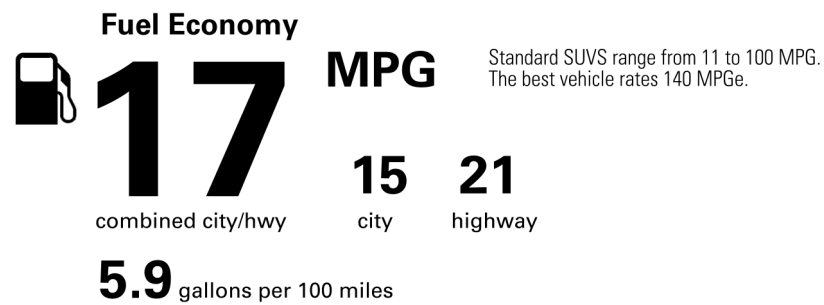

\$69,200.00

Not Original - Copy

Created on 2025-08-06 19:52:20 (UTC)

EPA DOT Fuel Economy and Environment

Gasoline Vehicle

You spend \$9,250 more in fuel costs over 5 years compared to the average new vehicle.