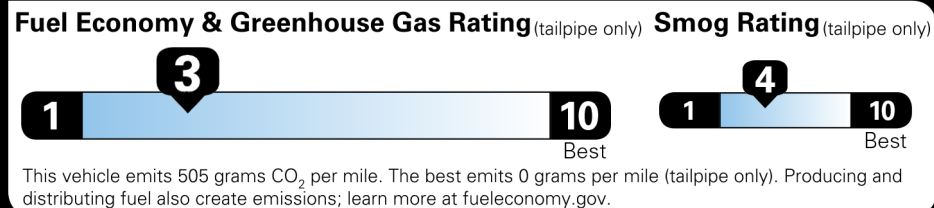

Actual results will vary for many reasons, including driving conditions and how you drive and maintain your vehicle. The average new vehicle gets 28 MPG and costs $9,500 to fuel over 5 years. Cost estimates are based on 15,000 miles per year at $4.25 per gallon. MPGe is miles per gasoline gallon equivalent. Vehicle emissions are a significant cause of climate change and smog.

fueleconomy.gov
Calculate personalized estimates and compare vehicles

MANUFACTURER'S SUGGESTED RETAIL PRICE†	$72,362.00
DELIVERY, PROCESSING AND HANDLING FEE	1,450.00
TOTAL	$73,812.00

GOVERNMENT 5-STAR SAFETY RATINGS

Overall Vehicle Score Not Rated

Based on the combined ratings of frontal, side and rollover. Should ONLY be compared to other vehicles of similar size and weight.

Frontal Crash	Driver Passenger	Not Rated

Based on the risk of injury in a frontal impact. Should ONLY be compared to other vehicles of similar size and weight.

Side Crash	Front seat	★★★★★
	Rear seat	★★★★★

Based on the risk of injury in a side impact.

Rollover Not Rated

Based on the risk of rollover in a single-vehicle crash.

Star ratings range from 1 to 5 stars (★★★★★) with 5 being the highest.

Source: National Highway Traffic Safety Administration (NHTSA)

www.safercar.gov or 1-888-327-4236

†Manufacturer's suggested retail price excludes delivery processing and handling fees, license and title fees, applicable federal, state and local taxes, and dealer and distributor options and accessories.

LEXUS IS PLEASED TO OFFER THE FOLLOWING OWNER SUPPORT PACKAGE WITH EACH NEW LEXUS

- 24-hour, 365-days/yr., roadside assistance plan
- 1st and 2nd scheduled maintenance services
- Limited reimbursement for certain emergency breakdowns

An extended service contract may be available for this vehicle. Ask dealer for details.

LML2E1N2S0F0W1

608 0404 L006